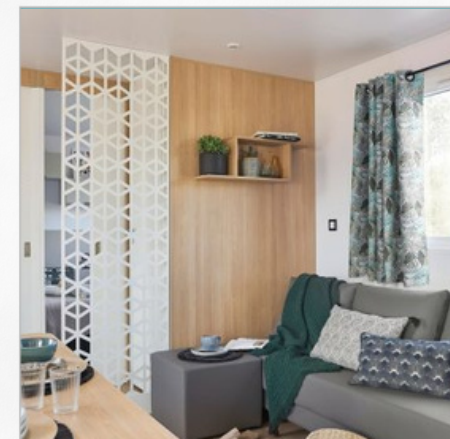

MOBIL-HOME CORAIL

COCO SWEET 1 CHAMBRE

COCO SWEET 2 CHAMBRES

TENTE BIVOUAC

INVENTORY MOBILE HOMES RIVIERA & MERCURE

4/6 PERSONS - 2 BEDROOMS 27M²

Kitchen and lounge

- | | |
|-----------------------------|-----------------------------------|
| 8 Dessert plates | 1 Glass casserole dish |
| 8 Dinner plates | 1 Colander |
| 8 Soup plates | 1 Salad spinner |
| 6 Bowls | 1 Cutting board |
| 6 Coffee cups | 1 Serving dish |
| 12 Water glasses | 2 Salad bowls |
| 4 Wine glasses | 1 Ice cube tray |
| 1 Water carafe | 1 Plate coaster |
| 1 Bread knife | 1 Kettle |
| 1 Paring knife | 1 Coffee maker |
| 1 Peeler | 1 Dish drainer |
| 12 Knives | 1 Microwave + hood |
| 12 Forks | 1 Sink |
| 12 Coffee spoons | 1 Hob |
| 12 Soup spoons | 1 Fridge + freezer |
| 1 Salad servers | 1 Table |
| 1 Ladle + skimmer | 2 Chairs |
| 1 Spatula | 1 Doormat |
| 1 Wooden spatula | 1 Dustbin |
| 1 Meat fork | 1 Broom + mop + bucket |
| 1 Cheese grater | 1 Coconut broom |
| 1 Can opener | 1 Broom + dustpan |
| 1 Corkscrew + bottle opener | 1 Basin |
| 1 Cutlery tray | 1 Convertible sofa |
| 3 Saucepans | 1 Flat screen TV + remote control |
| 2 Frying pans | 1 Reversible air conditioning |
| 2 Lids | 1 Convector heater |
| 1 Saucepan | |